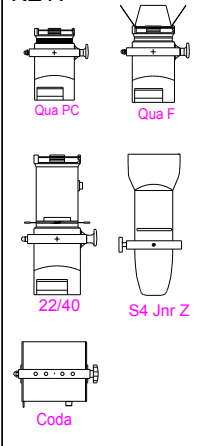

KEY:

LEGEND:

SETUP:
General Wash
Traverse

DATE CREATED:
01/12/2018

DESIGNER:
Chris Burr