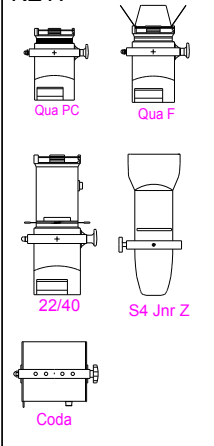

KEY:

LEGEND:

SETUP:
General Wash:
Thrust

DATE CREATED:
01/12/2018

DESIGNER:
Chris Burr